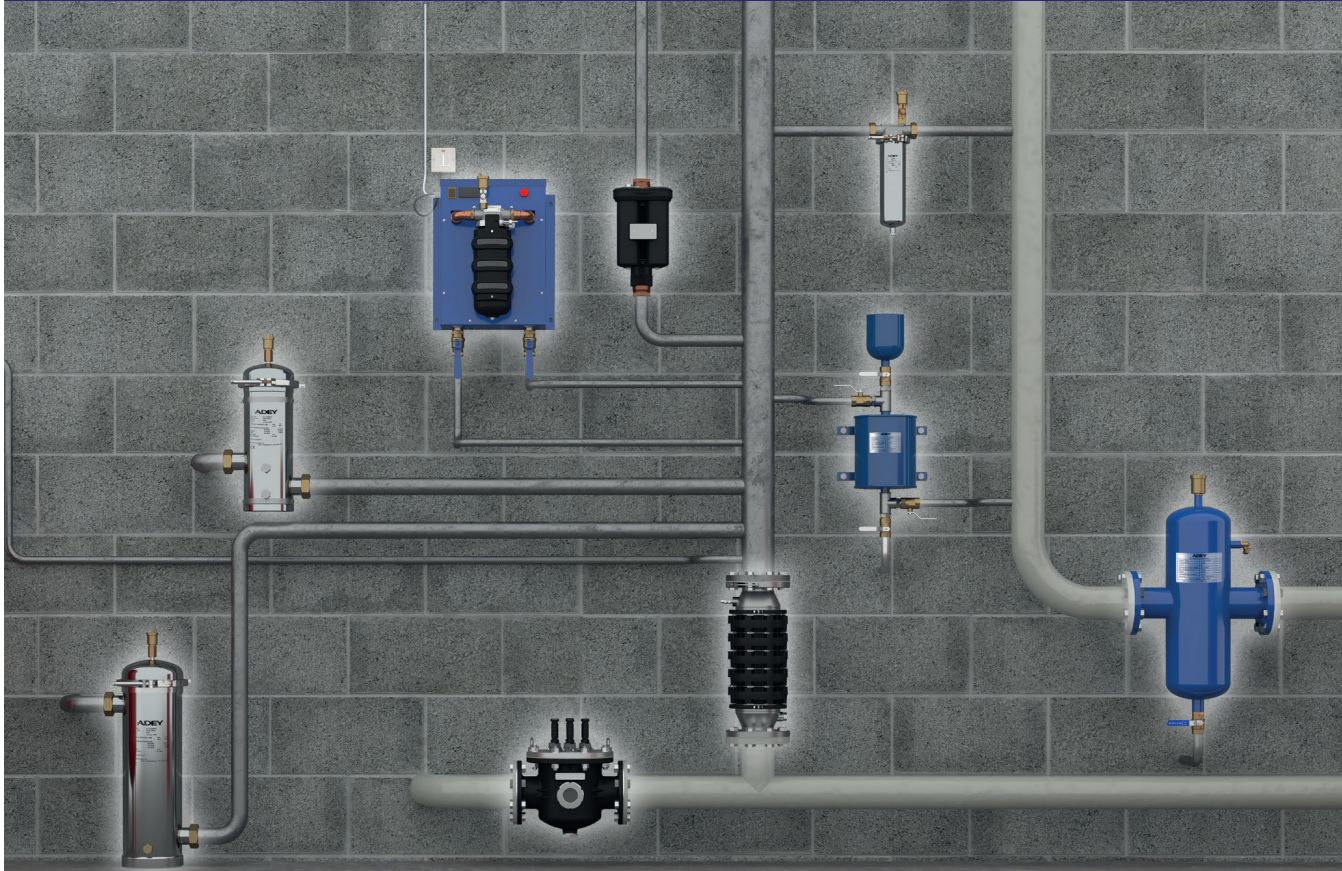

ADEY
Commercial®

COMPLETE
SEALED SYSTEM
PROTECTION

FILTRATION, AIR REMOVAL,
WATER MANAGEMENT

All available online at crossling.co.uk or at your local branch

CROSSLING
PLUMBING & PIPELINE MERCHANTS