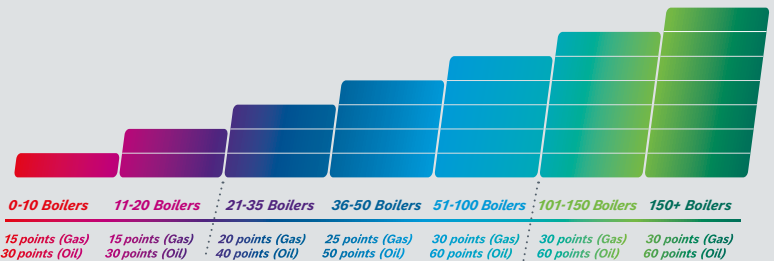

**WORCESTER BOSCH
INSTALLERS**

**WORCESTER BOSCH
ACCREDITED INSTALLERS**

**WORCESTER BOSCH
ACCREDITED PARTNERS**