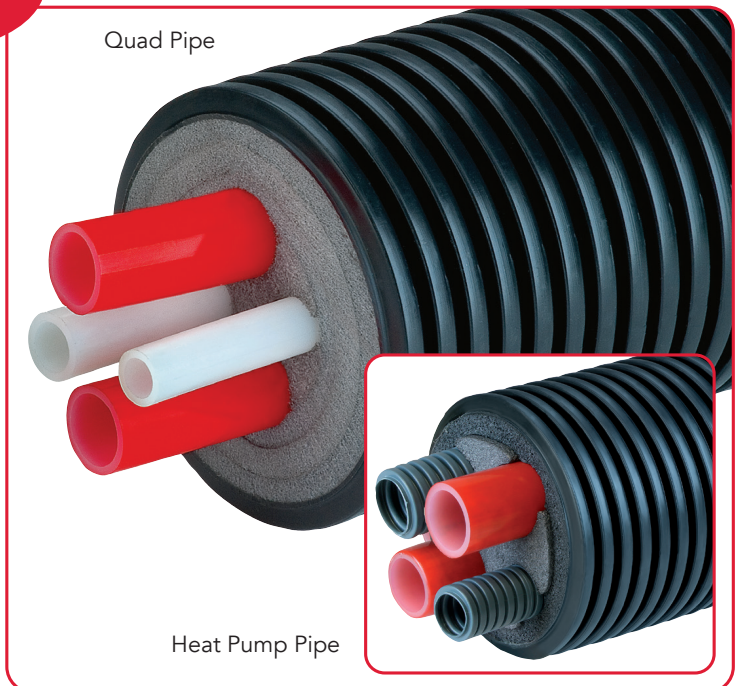

Heat Pump Pipe

The Heat Pump Pipe combines flow and return pipes for heating plus two empty conduit pipes which are typically used for running power and data cables to the heat pump.

Visit www.maincor.co.uk for more details
For project pricing please send details to enquiries@maincor.co.uk